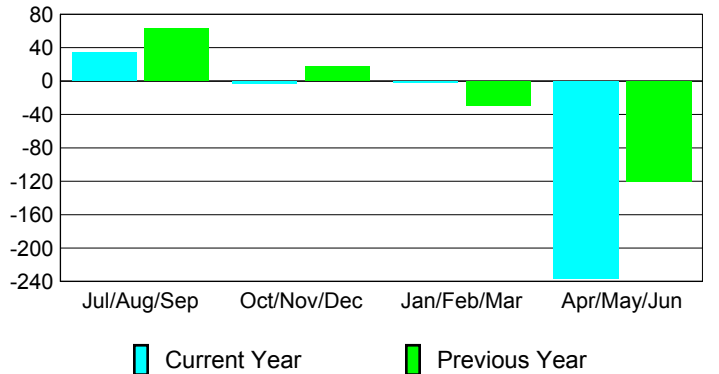

Membership Results 2008-2009

Membership 2007-2008

Month	Net Memb Goal	Actual New Memb	Actual Dropped Memb	Gain/Loss of Memb	Gain/Loss of Memb
Jul/Aug/Sep	120	118	-84	34	63
Oct/Nov/Dec	150	103	-106	-3	18
Jan/Feb/Mar	200	98	-100	-2	-29
Apr/May/June	200	94	-331	-237	-121
Totals	670	413	-621	-208	-69

Membership Results 2008-2009

Goal, New, Dropped, Gain/Loss

Comparison of Membership Gain/Loss

Current Year Compared to the Previous Year

Gender Comparison 2008-2009

Jul/Aug/Sep

Oct/Nov/Dec

Jan/Feb/Mar

Apr/May/June

Male

Female