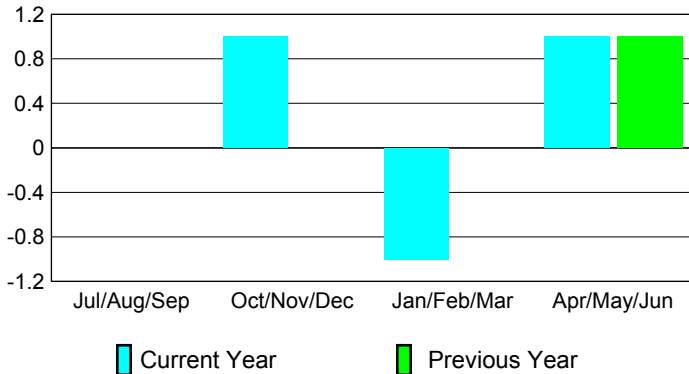

2008-2009 GMT Quarterly Report for District (or Undistricted) **District 334 A**

GMT: **Junichi Takata**

Location: **JAPAN**

GMT CA: **5**

CLUBS

Club Results 2008-2009

Clubs 2007-2008

Month	New Club Goal	Actual New Clubs	Actual Dropped Clubs	Gain/Loss of Clubs	Gain/Loss of Clubs
Jul/Aug/Sep	0	0	0	0	0
Oct/Nov/Dec	1	1	0	1	0
Jan/Feb/Mar	2	-1	0	-1	0
Apr/May/June	3	2	-1	1	1
Totals	6	2	-1	1	1

Club Results 2008-2009

Goal, New, Dropped, Gain/Loss

Comparison of Club Gain/Loss

Current Year Compared to the Previous Year

YTD Status Quo Clubs 2008-2009

Status Quo Clubs Compared to Status Quo Members

MEMBERSHIP