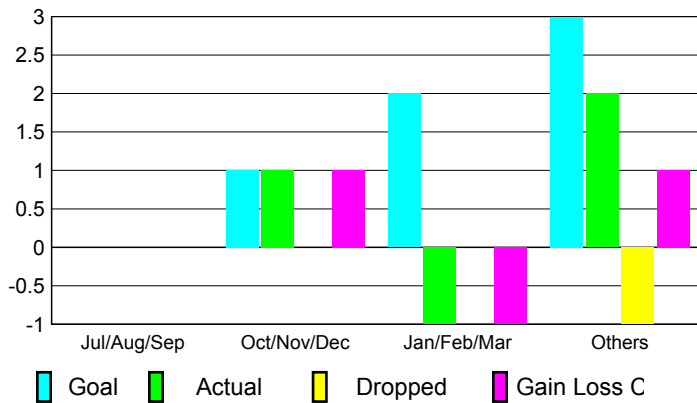

2008-2009 GMT Quarterly Report for District (or Undistricted) **District 334 A**

GMT: **Junichi Takata**

Location: **JAPAN**

GMT CA: **5**

CLUBS

Club Results 2008-2009

Clubs 2007-2008

Month	New Club Goal	Actual New Clubs	Actual Dropped Clubs	Gain/Loss of Clubs	Gain/Loss of Clubs
Jul/Aug/Sep	0	0	0	0	0
Oct/Nov/Dec	1	1	0	1	0
Jan/Feb/Mar	2	-1	0	-1	0
Apr/May/June	3	2	-1	1	1
Totals	6	2	-1	1	1

Club Results 2008-2009

Goal, New, Dropped, Gain/Loss

Comparison of Club Gain/Loss

Current Year Compared to the Previous Year

YTD Status Quo Clubs 2008-2009

Status Quo Clubs Compared to Status Quo Members

MEMBERSHIP

Membership Results 2008-2009

Membership 2007-2008

Month	Net Memb Goal	Actual New Memb	Actual Dropped Memb	Gain/Loss of Memb	Gain/Loss of Memb
Jul/Aug/Sep	120	118	-84	34	63
Oct/Nov/Dec	150	103	-106	-3	18
Jan/Feb/Mar	200	98	-100	-2	-29
Apr/May/June	200	94	-331	-237	-121
Totals	670	413	-621	-208	-69